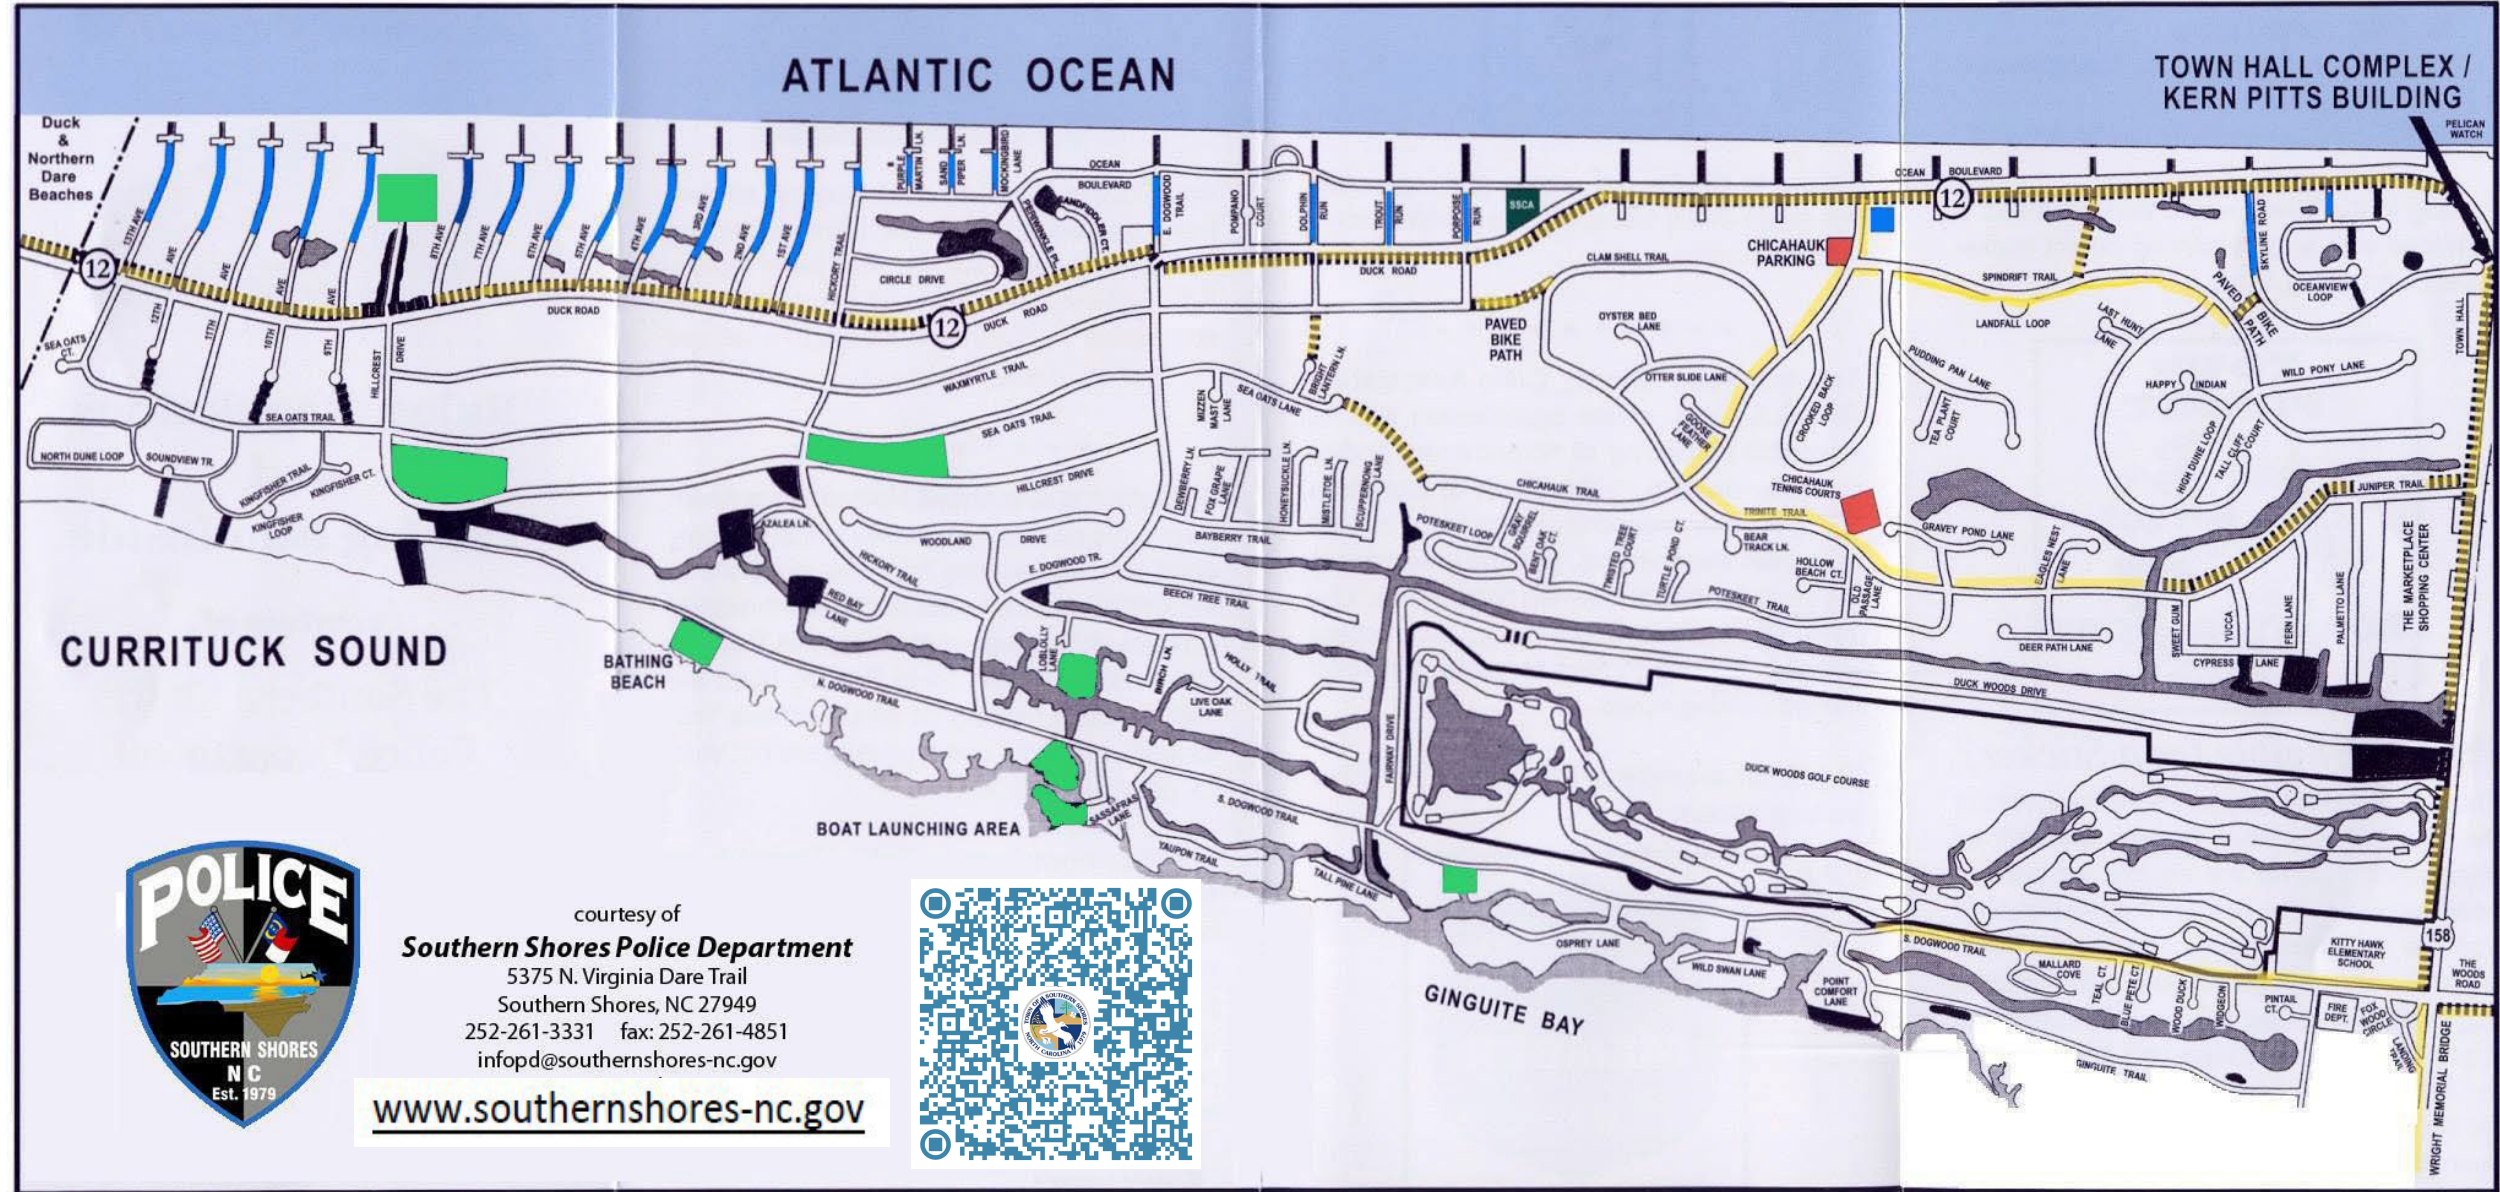

Parking Southern Shores

TOWN AREAS SHOWN IN BLUE - =PARKING ONLY WITH TOWN PERMIT. SSCA & CPOA PERMITS NOT PERMISSIBLE IN BLUE AREAS

- Town of Southern Shores
- * Southern Shores Civic Association (SSCA)
- * Chichahauk Homeowners Association (CPOA)
- Multi-Use Pathways

courtesy of
Southern Shores Police Department
 5375 N. Virginia Dare Trail
 Southern Shores, NC 27949
 252-261-3331 fax: 252-261-4851
 info@pd@southernshores-nc.gov
www.southernshores-nc.gov