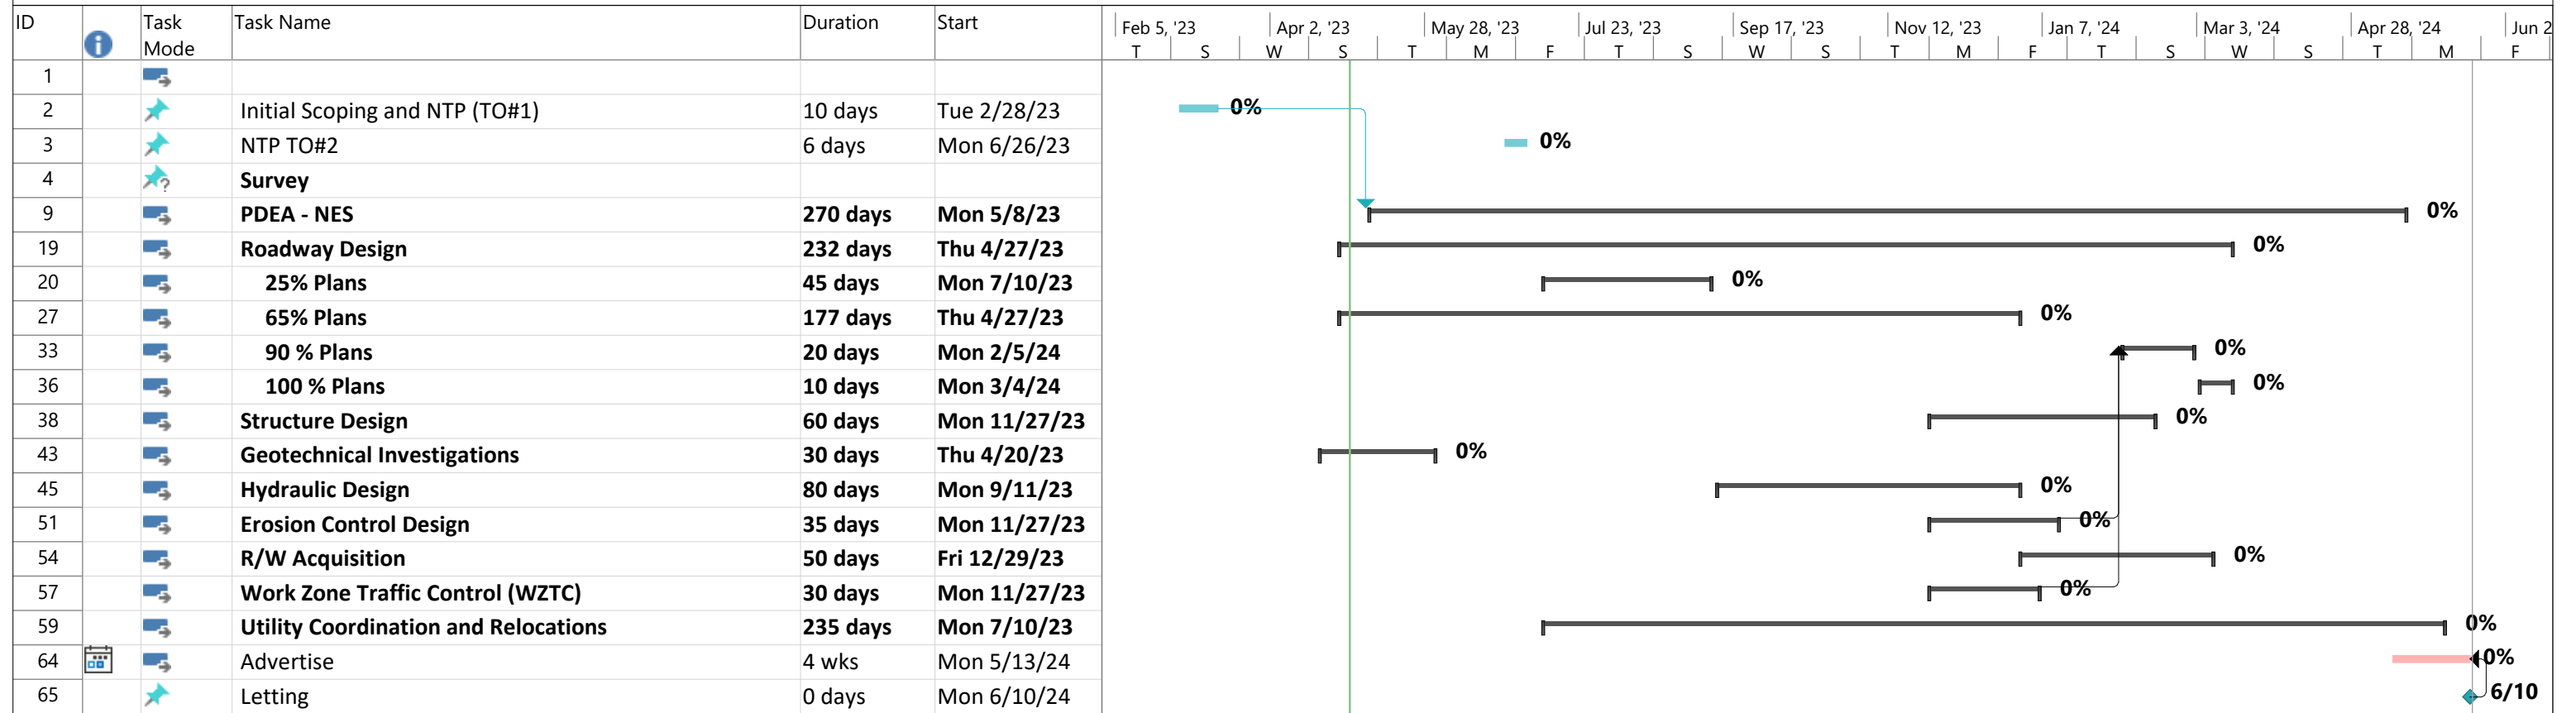

Trinitie Trail - MS Project Schedule.mpp

Critical		Split		Finish-only		Baseline Milestone		Manual Summary		Inactive Task	
Critical Split		Task Progress		Duration-only		Milestone		Project Summary		Inactive Milestone	
Critical Progress		Manual Task		Baseline		Summary Progress		External Tasks		Inactive Summary	
Task		Start-only		Baseline Split		Summary		External Milestone		Deadline	